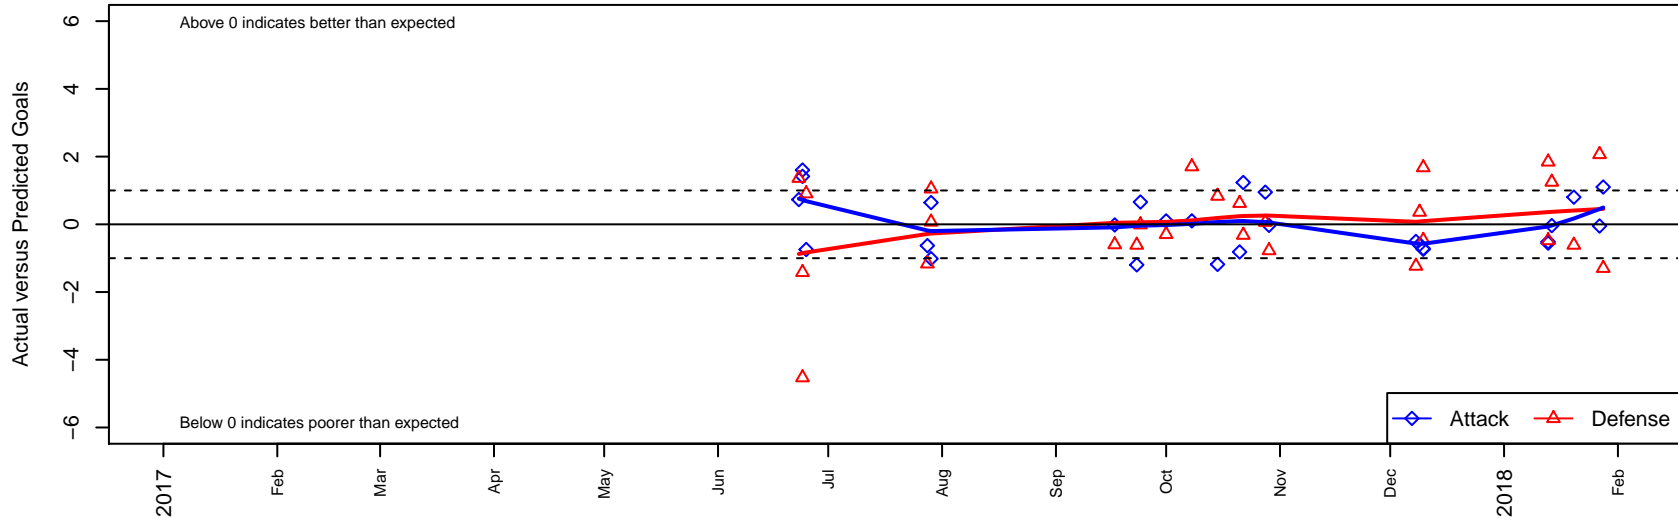

Eastside Timbers Red G03

Eastside Timbers
 Gresham, OR
 G03 total strength=1348
 attack=7.95 defense=5.6
 fall league = PTT G03 Div 1 Red
 spr league = PTT Win G03 Premier
 notes= Hearts

alt names used:
 EASTSIDE TIMBERS HEARTS
 EASTSIDE TIMBERS HEARTS (OR)
 EASTSIDE TIMBERS HEARTS (OR)
 EST 03G Red
 Eastside Timbers 03G Hearts
 EST 03G Red

Venues played:
 2017 Clash At the Border Super Gold/Silver
 2017 Oswego Nike Cup Gold U15
 2017 PTT G03 Division 1 Red
 2017 Timbers Winter Showcase 2003 Showcas
 2017 PacNW Winter Classic 2003 Premier
 2017 PTT Winter G03 Premier

Eastside Timbers Red G03
 Dots are actual minus expected GF (blue circles) and GA (red triangles).
 Blue line is smoothed change in attack strength. Red is smoothed change in defense strength.

**attack and defense variance (black dot)
relative to other teams
and top 10 in region**