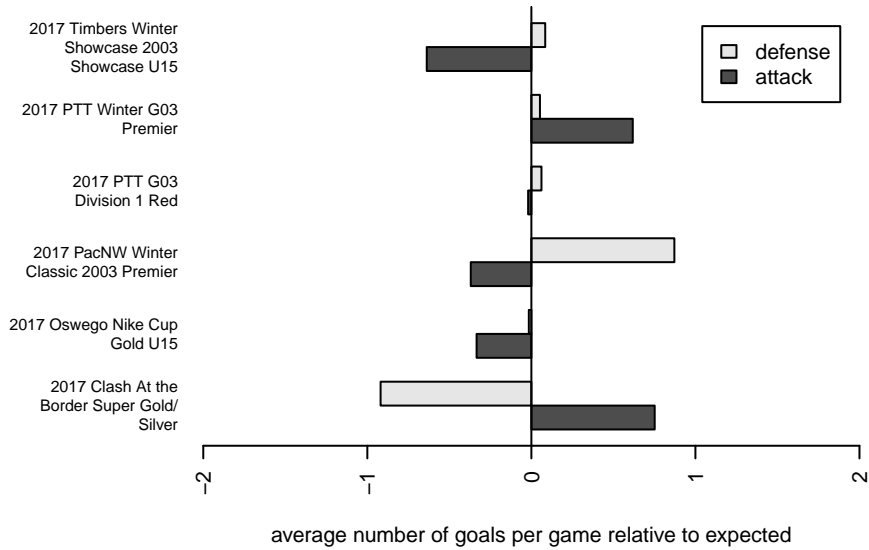

Performance relative to 13 month average