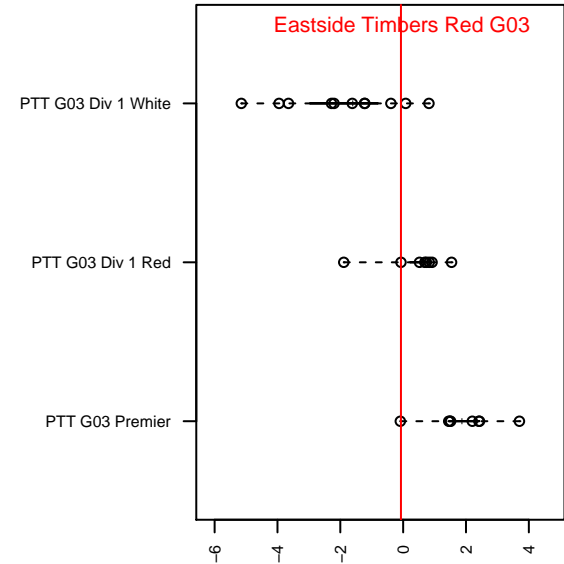

**attack and defense rating
relative to others at age
and all opponents in last 13 months**